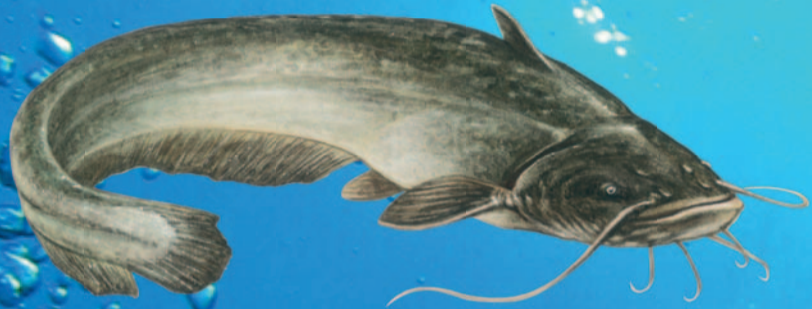

FISH OF THE DANUBE BASIN

DANUBE DAY

29 JUNE

WWW.DANUBEDAY.ORG

Beluga
Huso huso

European Catfish
Silurus glanis

Danube salmon
Hucho hucho

Pikeperch
Sander lucioperca

Zingel
Zingel zingel

Schraetser
Gymnocephalus schraetser

Danube Bream
Abramis sapa

White Bream
Abramis bjoerkna

Sterlet
Acipenser ruthenus

Danube Streber
Zingel streber

Danube Ruffe
Gymnocephalus baloni

Barbel
Barbus barbus